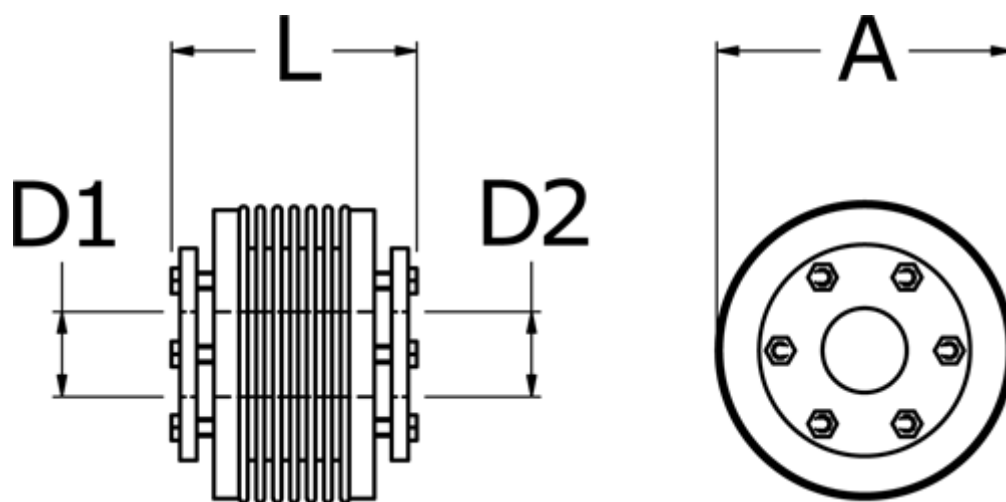

Data Sheet

Article number: 3330505001013535

Description: Bellow coupling type 5 size500
Length 101 mm, bore 35/35 mm

Measures

A	= 122
D1	= 35
D2	= 35
L	= 101
Nom. torque NM (Tkn)	= 500